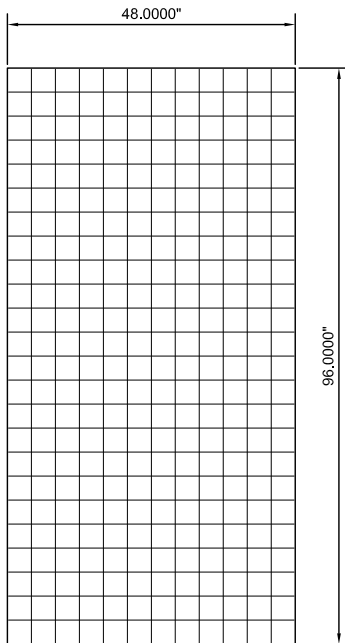

SG4

4" Square Grid
A Modular Embossed Pattern*

*Modular - the pattern lines up on stock sized sheets allowing it to be continuous when sheets are placed next to each other.

- Exclusive seamless sanitary embossing
- Modular; lines up on full sheets
- 4" x 4" square pattern.
- Protective PVC on one side
- Fine Line is a narrow 1/16" u-shaped line

Available Sheet Sizes:

- 48" x 84"
- 48" x 96"
- 48" x 108"
- 48" x 120"
- 48" x 144"
- 60" x 120"
- 60" x 144"
- Cut To Size

**304 #4 & 304 #8, 22 Gauge Only

#4 Brushed Finish

#8 Mirror Finish

Bright Annealed

Available Alloys	22 Gauge (0.0293")	24 Gauge (0.0235")	#4 Brushed	#8 Mirror	Bright Annealed
304	✓	✓	✓	✓	✓
316L	✓	✓	✓	✓	
430	✓	✓	✓	✓	✓

48" x 120" Sheet
 Scale: 3/8" = 1'-0"

60" x 120" Sheet
 Scale: 3/8" = 1'-0"

48" x 144" Sheet
 Scale: 3/8" = 1'-0"

60" x 144" Sheet
 Scale: 3/8" = 1'-0"

48" x 108" Sheet
 Scale: 3/8" = 1'-0"

48" x 96" Sheet
 Scale: 3/8" = 1'-0"

48" x 84" Sheet
 Scale: 3/8" = 1'-0"

Corner Detail
 Scale: 1 1/2" = 1'-0"