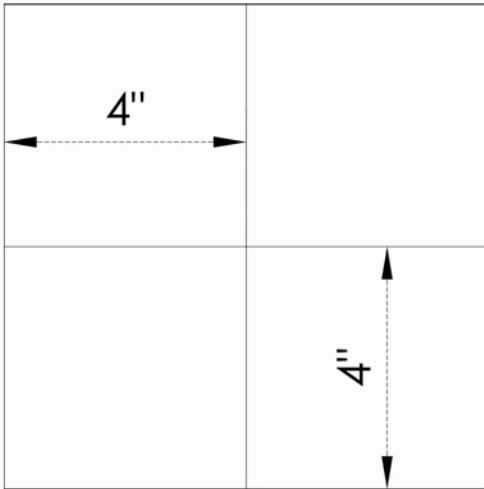

SG4

4" Square Grid
A Modular Embossed Pattern*

*Modular - the pattern lines up on stock sized sheets allowing it to be continuous when sheets are placed next to each other.

- Exclusive seamless sanitary embossing
- Modular; lines up on full sheets
- 4" x 4" square pattern.
- Protective PVC on one side
- Fine Line is a narrow 1/16" u-shaped line

Available Sheet Sizes:

- 48" x 84"
- 48" x 96"
- 48" x 108"
- 48" x 120"
- 48" x 144"
- 60" x 120"
- 60" x 144"
- Cut To Size

**304 #4 & 304 #8, 22 Gauge Only

#4 Brushed Finish

#8 Mirror Finish

Bright Annealed

Available Alloys	22 Gauge (0.0293")	24 Gauge (0.0235")	#4 Brushed	#8 Mirror	Bright Annealed
304	✓	✓	✓	✓	✓
316L	✓	✓	✓	✓	
430	✓	✓	✓	✓	✓

48" x 120" Sheet
 Scale: 3/8" = 1'-0"

60" x 120" Sheet
 Scale: 3/8" = 1'-0"

48" x 144" Sheet
 Scale: 3/8" = 1'-0"

60" x 144" Sheet
 Scale: 3/8" = 1'-0"

48" x 108" Sheet
 Scale: 3/8" = 1'-0"

48" x 96" Sheet
 Scale: 3/8" = 1'-0"

48" x 84" Sheet
 Scale: 3/8" = 1'-0"

Corner Detail
 Scale: 1 1/2" = 1'-0"