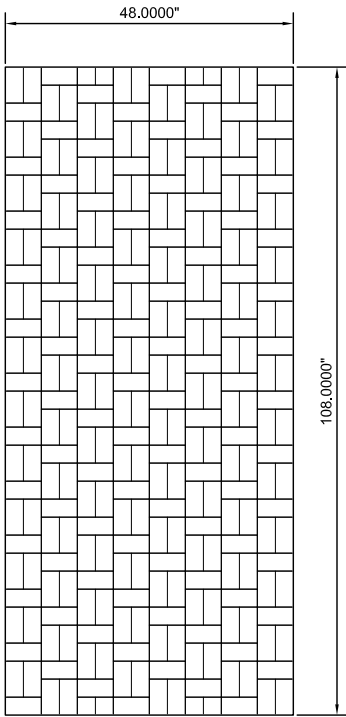

BW2

3" x 6" Double-Single Basket Weave
 A Modular Embossed Pattern*

*Modular - the pattern lines up on stock sized sheets allowing it to be continuous when sheets are placed next to each other.

- Exclusive seamless sanitary embossing
- Modular; lines up on full sheets
- 3" x 6" Double-Single Basket Weave Pattern
- Protective PVC on one side
- Fine Line is a narrow 1/16" u-shaped line

Available Sheet Sizes:

- 48" x 84"
- 48" x 96"
- 48" x 108"
- 48" x 120"
- 48" x 144"
- 60" x 120"
- 60" x 144"
- Cut To Size

**304 #4 & 304 #8, 22 Gauge Only

Available Alloys	22 Gauge (0.0293")	24 Gauge (0.0235")	#4 Brushed	#8 Mirror	Bright Annealed
304	✓	✓	✓	✓	✓
316L	✓	✓	✓	✓	
430	✓	✓	✓	✓	✓

48" x 120" Sheet
 Scale: 3/8" = 1'-0"

60" x 120" Sheet
 Scale: 3/8" = 1'-0"

48" x 144" Sheet
 Scale: 3/8" = 1'-0"

60" x 144" Sheet
 Scale: 3/8" = 1'-0"

48" x 108" Sheet
 Scale: 3/8" = 1'-0"

48" x 96" Sheet
 Scale: 3/8" = 1'-0"

48" x 84" Sheet
 Scale: 3/8" = 1'-0"

Corner Detail
 Scale: 1 1/2" = 1'-0"

BW2
 Double-Single Basket Weave
 A Modular Embossed Pattern

Manufacturer of Architectural Materials
 307 North Secret Ave.
 Monroe, NC 28110