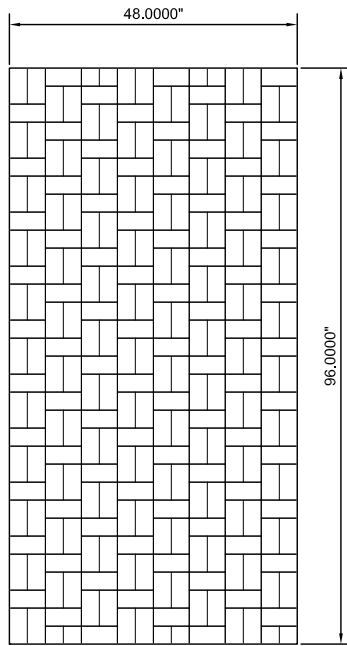

BW2

3" x 6" Double-Single Basket Weave
 A Modular Embossed Pattern*

*Modular - the pattern lines up on stock sized sheets allowing it to be continuous when sheets are placed next to each other.

- Exclusive seamless sanitary embossing
- Modular; lines up on full sheets
- 3" x 6" Double-Single Basket Weave Pattern
- Protective PVC on one side
- Fine Line is a narrow 1/16" u-shaped line

Available Sheet Sizes:

- 48" x 84"
- 48" x 96"
- 48" x 108"
- 48" x 120"
- 48" x 144"
- 60" x 120"
- 60" x 144"
- Cut To Size

**304 #4 & 304 #8, 22 Gauge Only

Available Alloys	22 Gauge (0.0293")	24 Gauge (0.0235")	#4 Brushed	#8 Mirror	Bright Annealed
304	✓	✓	✓	✓	✓
316L	✓	✓	✓	✓	
430	✓	✓	✓	✓	✓

48" x 120" Sheet
 Scale: 3/8" = 1'-0"

60" x 120" Sheet
 Scale: 3/8" = 1'-0"

48" x 144" Sheet
 Scale: 3/8" = 1'-0"

60" x 144" Sheet
 Scale: 3/8" = 1'-0"

48" x 108" Sheet
 Scale: 3/8" = 1'-0"

48" x 96" Sheet
 Scale: 3/8" = 1'-0"

48" x 84" Sheet
 Scale: 3/8" = 1'-0"

Corner Detail
 Scale: 1 1/2" = 1'-0"

BW2
 Double-Single Basket Weave
 A Modular Embossed Pattern

Manufacturer of Architectural Materials
 307 North Secret Ave.
 Monroe, NC 28110