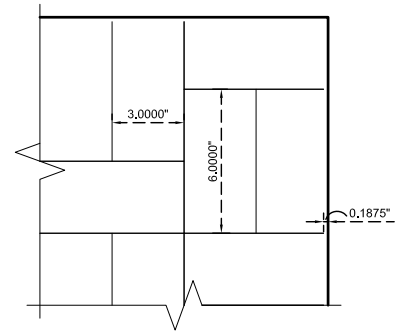

BW2

3" x 6" Double-Single Basket Weave
 A Modular Embossed Pattern*

*Modular - the pattern lines up on stock sized sheets allowing it to be continuous when sheets are placed next to each other.

- Exclusive seamless sanitary embossing
- Modular; lines up on full sheets
- 3" x 6" Double-Single Basket Weave Pattern
- Protective PVC on one side
- Fine Line is a narrow 1/16" u-shaped line

Available Sheet Sizes:

- 48" x 84"
- 48" x 96"
- 48" x 108"
- 48" x 120"
- 48" x 144"
- 60" x 120"
- 60" x 144"
- Cut To Size

**304 #4 & 304 #8, 22 Gauge Only

Available Alloys	22 Gauge (0.0293")	24 Gauge (0.0235")	#4 Brushed	#8 Mirror	Bright Annealed
304	✓	✓	✓	✓	✓
316L	✓	✓	✓	✓	
430	✓	✓	✓	✓	✓

48" x 120" Sheet
 Scale: 3/8" = 1'-0"

60" x 120" Sheet
 Scale: 3/8" = 1'-0"

48" x 144" Sheet
 Scale: 3/8" = 1'-0"

60" x 144" Sheet
 Scale: 3/8" = 1'-0"

48" x 108" Sheet
 Scale: 3/8" = 1'-0"

48" x 96" Sheet
 Scale: 3/8" = 1'-0"

48" x 84" Sheet
 Scale: 3/8" = 1'-0"

Corner Detail
 Scale: 1 1/2" = 1'-0"

BW2
 Double-Single Basket Weave
 A Modular Embossed Pattern

Manufacturer of Architectural Materials
 307 North Secret Ave.
 Monroe, NC 28110