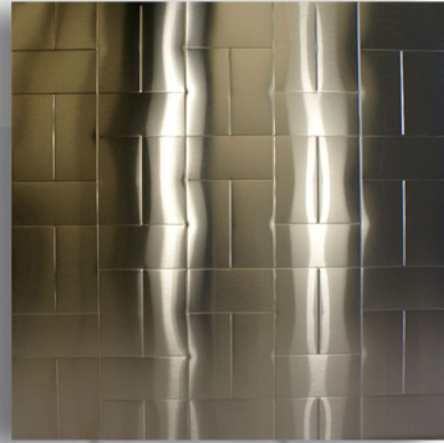

BW2

3" x 6" Double-Single Basket Weave
 A Modular Embossed Pattern*

*Modular - the pattern lines up on stock sized sheets allowing it to be continuous when sheets are placed next to each other.

- Exclusive seamless sanitary embossing
- Modular; lines up on full sheets
- 3" x 6" Double-Single Basket Weave Pattern
- Protective PVC on one side
- Fine Line is a narrow 1/16" u-shaped line

Available Sheet Sizes:

- 48" x 84"
- 48" x 96"
- 48" x 108"
- 48" x 120"
- 48" x 144"
- 60" x 120"
- 60" x 144"
- Cut To Size

**304 #4 & 304 #8, 22 Gauge Only

Available Alloys	22 Gauge (0.0293")	24 Gauge (0.0235")	#4 Brushed	#8 Mirror	Bright Annealed
304	✓	✓	✓	✓	✓
316L	✓	✓	✓	✓	
430	✓	✓	✓	✓	✓