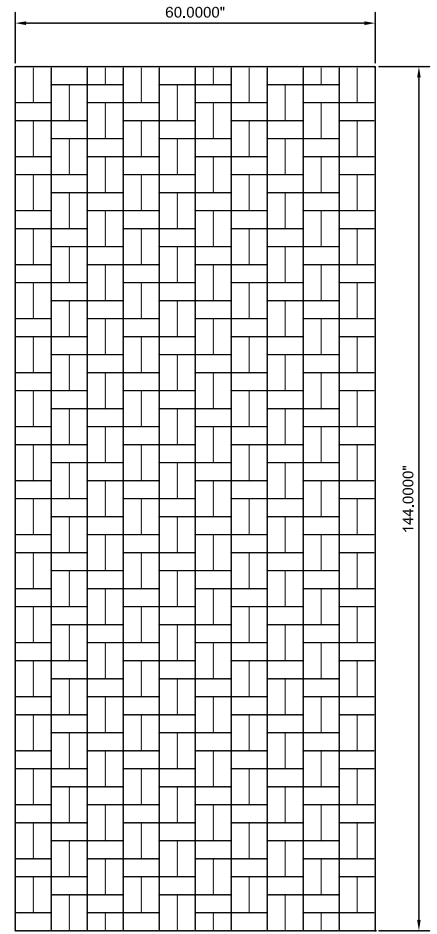

BW2

3" x 6" Double-Single Basket Weave
 A Modular Embossed Pattern*

*Modular - the pattern lines up on stock sized sheets allowing it to be continuous when sheets are placed next to each other.

- Exclusive seamless sanitary embossing
- Modular; lines up on full sheets
- 3" x 6" Double-Single Basket Weave Pattern
- Protective PVC on one side
- Fine Line is a narrow 1/16" u-shaped line

Available Sheet Sizes:

- 48" x 84"
- 48" x 96"
- 48" x 108"
- 48" x 120"
- 48" x 144"
- 60" x 120"
- 60" x 144"
- Cut To Size

**304 #4 & 304 #8, 22 Gauge Only

Available Alloys	22 Gauge (0.0293")	24 Gauge (0.0235")	#4 Brushed	#8 Mirror	Bright Annealed
304	✓	✓	✓	✓	✓
316L	✓	✓	✓	✓	
430	✓	✓	✓	✓	✓

48" x 120" Sheet
 Scale: 3/8" = 1'-0"

60" x 120" Sheet
 Scale: 3/8" = 1'-0"

48" x 144" Sheet
 Scale: 3/8" = 1'-0"

60" x 144" Sheet
 Scale: 3/8" = 1'-0"

48" x 108" Sheet
 Scale: 3/8" = 1'-0"

48" x 96" Sheet
 Scale: 3/8" = 1'-0"

48" x 84" Sheet
 Scale: 3/8" = 1'-0"

Corner Detail
 Scale: 1 1/2" = 1'-0"

BW2
 Double-Single Basket Weave
 A Modular Embossed Pattern

Manufacturer of Architectural Materials
 307 North Secret Ave.
 Monroe, NC 28110