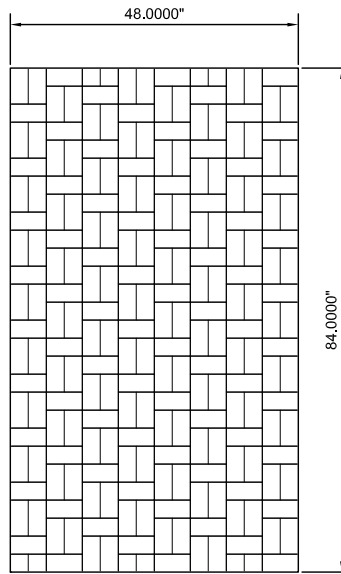

BW2

3" x 6" Double-Single Basket Weave
 A Modular Embossed Pattern*

*Modular - the pattern lines up on stock sized sheets allowing it to be continuous when sheets are placed next to each other.

- Exclusive seamless sanitary embossing
- Modular; lines up on full sheets
- 3" x 6" Double-Single Basket Weave Pattern
- Protective PVC on one side
- Fine Line is a narrow 1/16" u-shaped line

Available Sheet Sizes:

- 48" x 84"
- 48" x 96"
- 48" x 108"
- 48" x 120"
- 48" x 144"
- 60" x 120"
- 60" x 144"
- Cut To Size

**304 #4 & 304 #8, 22 Gauge Only

Available Alloys	22 Gauge (0.0293")	24 Gauge (0.0235")	#4 Brushed	#8 Mirror	Bright Annealed
304	✓	✓	✓	✓	✓
316L	✓	✓	✓	✓	
430	✓	✓	✓	✓	✓

48" x 120" Sheet
 Scale: 3/8" = 1'-0"

60" x 120" Sheet
 Scale: 3/8" = 1'-0"

48" x 144" Sheet
 Scale: 3/8" = 1'-0"

60" x 144" Sheet
 Scale: 3/8" = 1'-0"

48" x 108" Sheet
 Scale: 3/8" = 1'-0"

48" x 96" Sheet
 Scale: 3/8" = 1'-0"

48" x 84" Sheet
 Scale: 3/8" = 1'-0"

Corner Detail
 Scale: 1 1/2" = 1'-0"

BW2
 Double-Single Basket Weave
 A Modular Embossed Pattern

Manufacturer of Architectural Materials
 307 North Secret Ave.
 Monroe, NC 28110