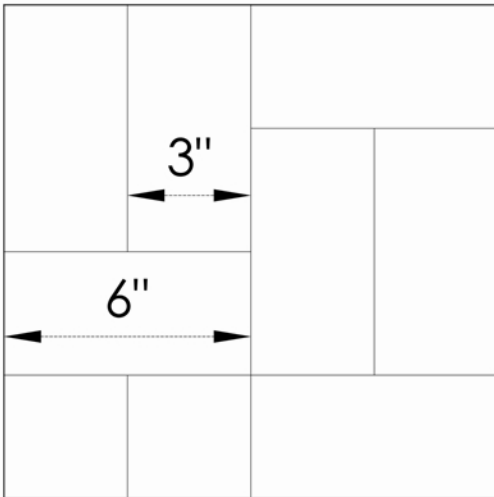

BW2

3" x 6" Double-Single Basket Weave
 A Modular Embossed Pattern*

*Modular - the pattern lines up on stock sized sheets allowing it to be continuous when sheets are placed next to each other.

- Exclusive seamless sanitary embossing
- Modular; lines up on full sheets
- 3" x 6" Double-Single Basket Weave Pattern
- Protective PVC on one side
- Fine Line is a narrow 1/16" u-shaped line

Available Sheet Sizes:

- 48" x 84"
- 48" x 96"
- 48" x 108"
- 48" x 120"
- 48" x 144"
- 60" x 120"
- 60" x 144"
- Cut To Size

**304 #4 & 304 #8, 22 Gauge Only

Available Alloys	22 Gauge (0.0293")	24 Gauge (0.0235")	#4 Brushed	#8 Mirror	Bright Annealed
304	✓	✓	✓	✓	✓
316L	✓	✓	✓	✓	
430	✓	✓	✓	✓	✓

48" x 120" Sheet
 Scale: 3/8" = 1'-0"

60" x 120" Sheet
 Scale: 3/8" = 1'-0"

48" x 144" Sheet
 Scale: 3/8" = 1'-0"

60" x 144" Sheet
 Scale: 3/8" = 1'-0"

48" x 108" Sheet
 Scale: 3/8" = 1'-0"

48" x 96" Sheet
 Scale: 3/8" = 1'-0"

48" x 84" Sheet
 Scale: 3/8" = 1'-0"

Corner Detail
 Scale: 1 1/2" = 1'-0"

BW2
 Double-Single Basket Weave
 A Modular Embossed Pattern

Manufacturer of Architectural Materials
 307 North Secret Ave.
 Monroe, NC 28110