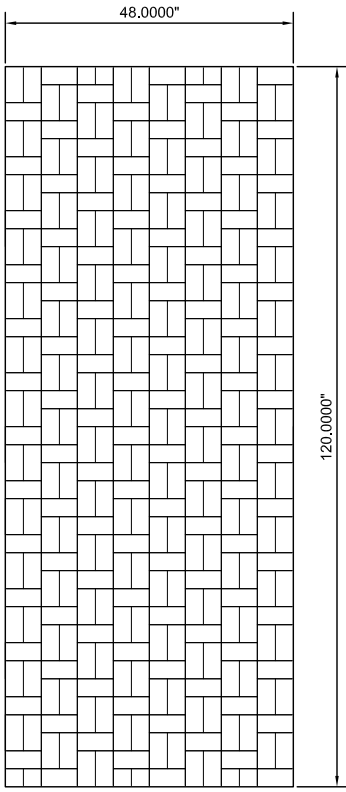

BW2

3" x 6" Double-Single Basket Weave
 A Modular Embossed Pattern*

*Modular - the pattern lines up on stock sized sheets allowing it to be continuous when sheets are placed next to each other.

- Exclusive seamless sanitary embossing
- Modular; lines up on full sheets
- 3" x 6" Double-Single Basket Weave Pattern
- Protective PVC on one side
- Fine Line is a narrow 1/16" u-shaped line

Available Sheet Sizes:

- 48" x 84"
- 48" x 96"
- 48" x 108"
- 48" x 120"
- 48" x 144"
- 60" x 120"
- 60" x 144"
- Cut To Size

**304 #4 & 304 #8, 22 Gauge Only

Available Alloys	22 Gauge (0.0293")	24 Gauge (0.0235")	#4 Brushed	#8 Mirror	Bright Annealed
304	✓	✓	✓	✓	✓
316L	✓	✓	✓	✓	
430	✓	✓	✓	✓	✓

48" x 120" Sheet
 Scale: 3/8" = 1'-0"

60" x 120" Sheet
 Scale: 3/8" = 1'-0"

48" x 144" Sheet
 Scale: 3/8" = 1'-0"

60" x 144" Sheet
 Scale: 3/8" = 1'-0"

48" x 108" Sheet
 Scale: 3/8" = 1'-0"

48" x 96" Sheet
 Scale: 3/8" = 1'-0"

48" x 84" Sheet
 Scale: 3/8" = 1'-0"

Corner Detail
 Scale: 1 1/2" = 1'-0"

BW2
 Double-Single Basket Weave
 A Modular Embossed Pattern

Manufacturer of Architectural Materials
 307 North Secret Ave.
 Monroe, NC 28110